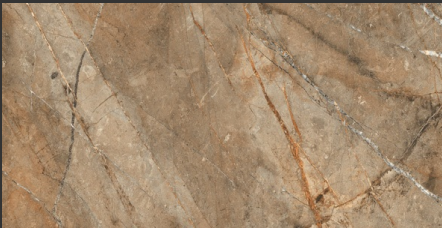

GARUDA
—INDUSTRIES—

GARUDA
INDUSTRIES

ELEMENT BLUE 600X1200

600 X 1200 MM, Butter Finish,

NEW

GARUDA
INDUSTRIES

ELEMENT BROWN 600X1200

600 X 1200 MM, Butter Finish,

NEW

GARUDA
INDUSTRIES

MIDAS DARK 600X1200

600 X 1200 MM, Butter Finish,

NEW

GARUDA
INDUSTRIES

MIDAS LIGHT 600X1200

600 X 1200 MM, Butter Finish,

NEW

GARUDA
INDUSTRIES

TORSO TRAVENTINO 600X1200

600 X 1200 MM, Butter Finish,

NEW